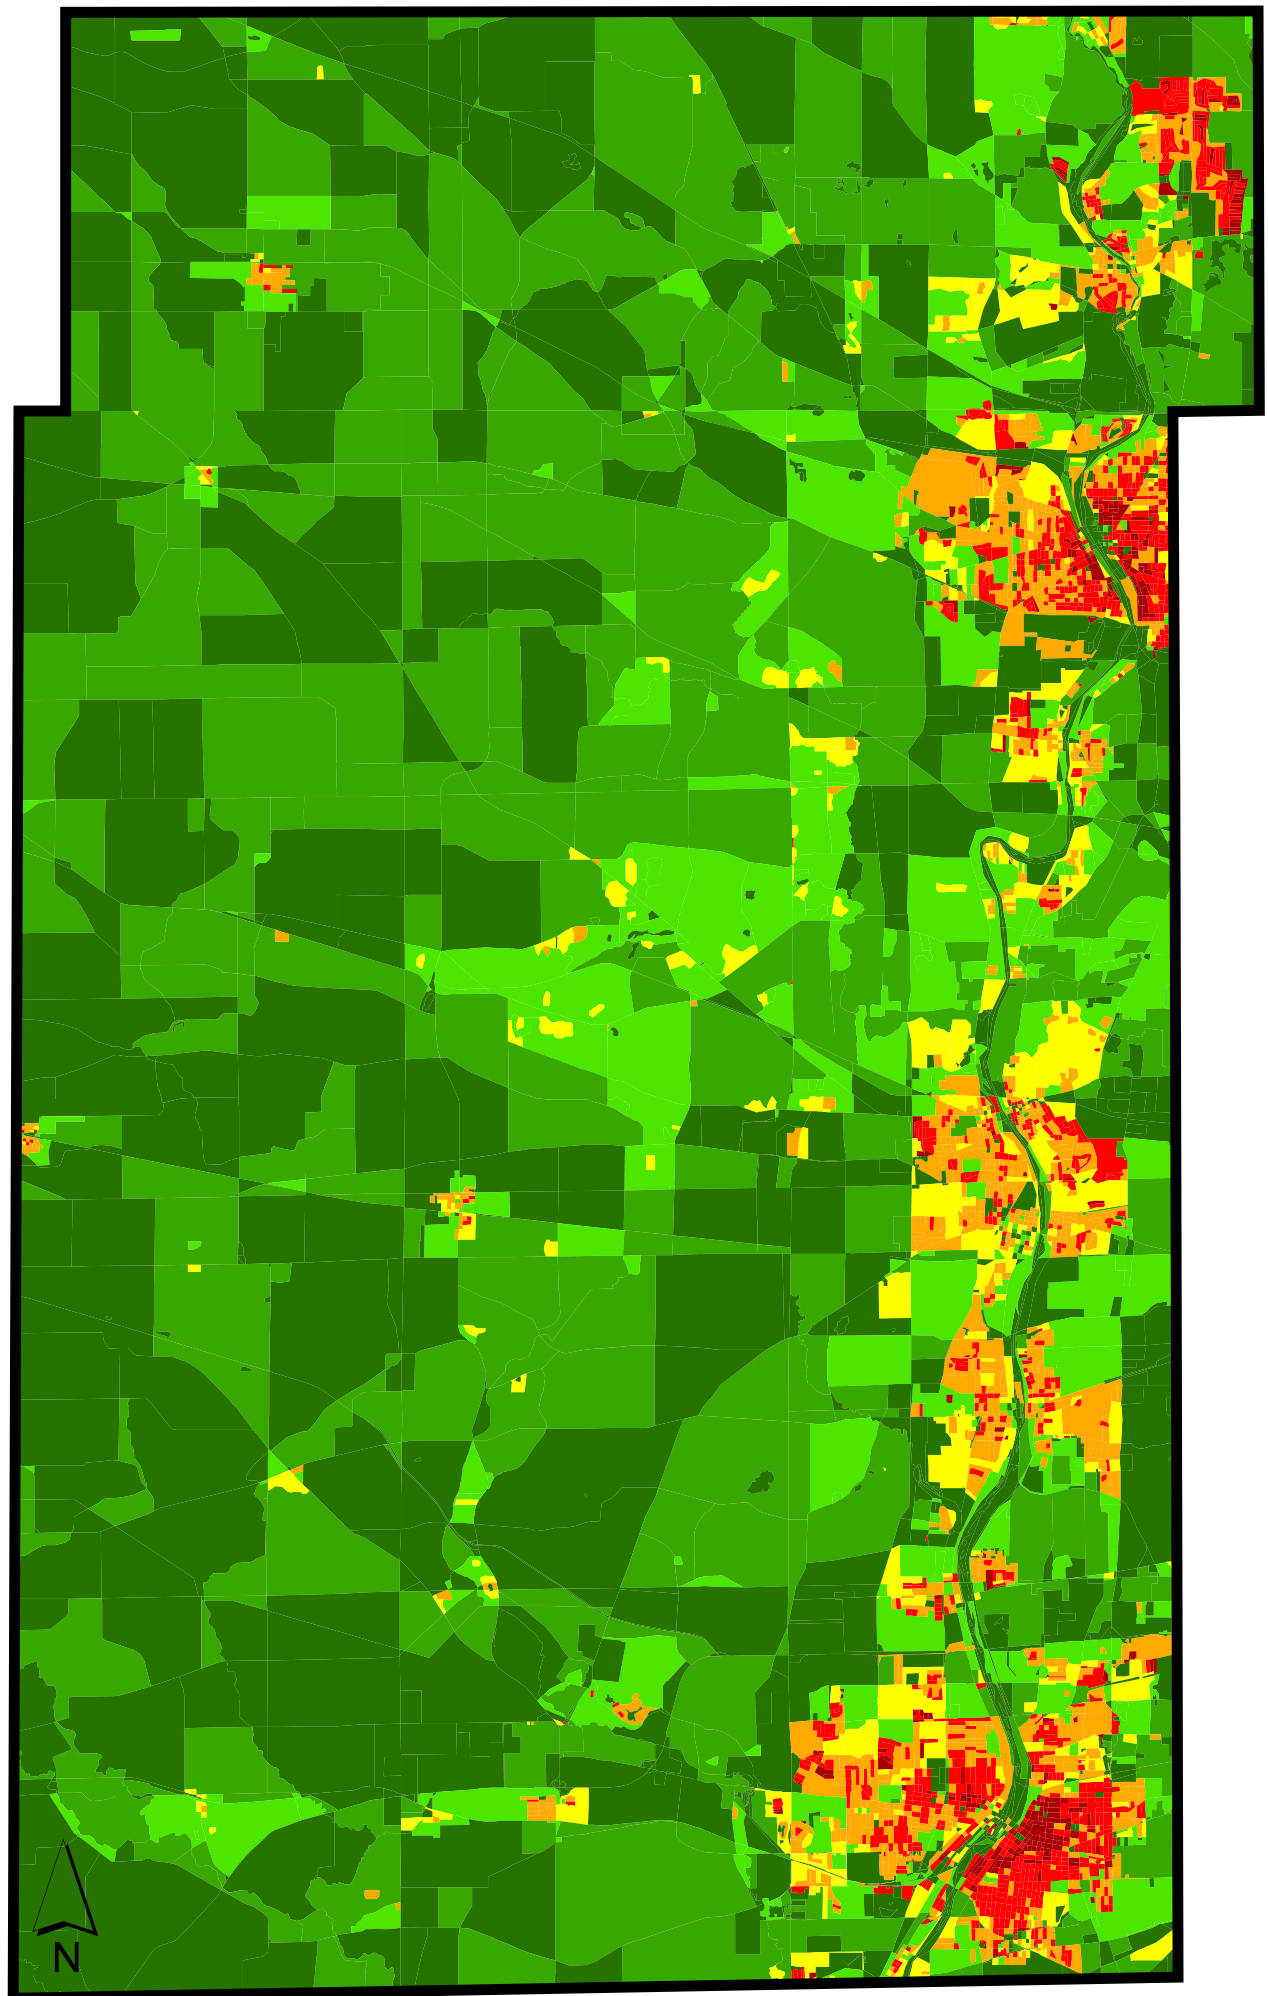

Kane County Population Density Map

Prepared by: Adam Skibbe
Date: 9 November 2004

Data Sources:
Kane County Forest Preserve Land: Kane County FPD, February 2004
Census: 1990 Census Data

Legend

 Kane County

Population Density

-  0-10
-  10-100
-  100-500
-  500-1000
-  1000-2500
-  2500-5000
-  5000+

0 1.5 3 6 Miles